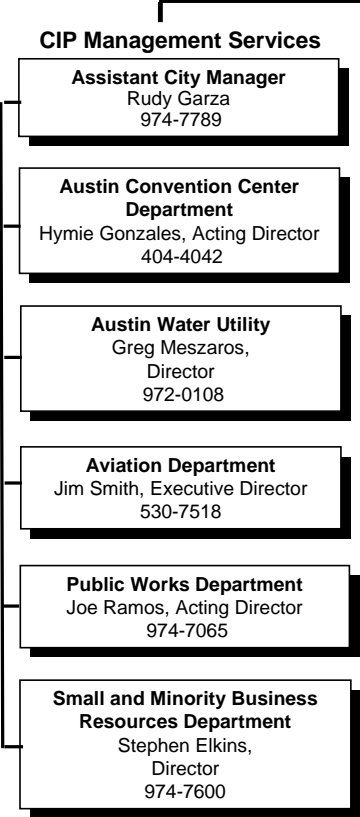

City of Austin

City Manager's Liaison: Police Monitor

Staff Liaison: ACVB

Staff Liaison: Municipal Court, Municipal Court Judges

Staff Liaison: City Auditor, Integrity Office

Staff Liaison: City Clerk