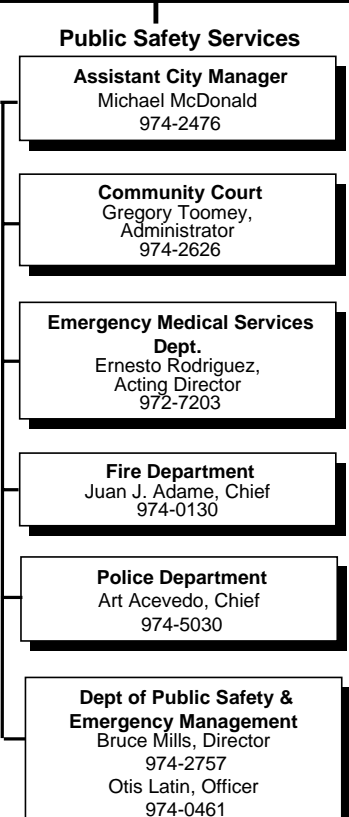

City of Austin

City Manager's Liaison: Police Monitor

Staff Liaison: ACVB

Staff Liaison: Municipal Court, Municipal Court Judges

Staff Liaison: City Auditor, Integrity Office

Staff Liaison: City Clerk